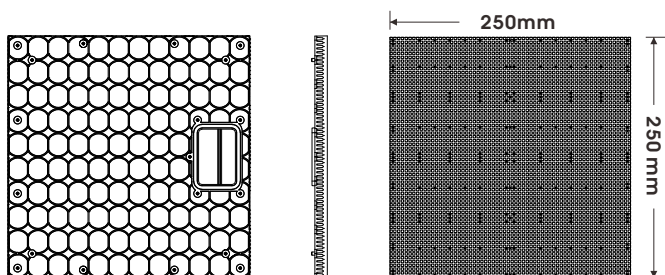

PRODUCT SPECIFICATIONS

Application		Fixed/Rental	Fixed/Rental	Fixed/Rental
Model		P3.91	P4.81	P6.25
Pixel Pitch	mm	3.91	4.81	6.25
Pixel Density	dot/m²	65,410	43,264	25,600
LED Configuration		1R1G1B	1R1G1B	1R1G1B
LED Type		SMD2525	SMD2525	SMD3535
Module Size	mm	250 x 250	250 x 250	250 x 250
Module Resolution	pixels	64 x 64	52 x 52	40 x 40
Module Weight	Kg	0.5kg	0.5kg	0.5kg
Driver Mode		1/16 Scan	1/13 Scan	1/10 Scan
Brightness	nits	≥5,500	≥5,500	≥5,500
Grey Scale	bit/color	16	16	16
Refresh Rate	Hz	≥1,200	≥1,200	≥2,000
Cabinet Resolution	Pixels	128 x 256	104 x 208	80 x 160
Max Power Consumption	W/m²	≤700	≤800	≤850
Average Power Consumption	W/m²	233~350	266~400	290~450
Cabinet Size	mm	500 x 1,000 x 77	500 x 1,000 x 77	500 x 1,000 x 77
Cabinet Weight (Alu)		12kg	12kg	12kg
Viewing Angle	degree: H	120°	120°	120°
	degree: V	120°	120°	120°
Mini View Distance	m	4	5	6
Temperature (C)	Operating	-10°C~40°C/14°F~104°F		
	Storage	-20°C~50°C/-4°F~122°F		
Input Voltage (nominal)		100~240V		
Input Power Frequency		50Hz-60Hz		
Failure Rate		<1/100,000		
Panel Input Format		SDI, RGBHV, YUV, YC, Composite, HDMI, DVI, SD/HD-SDI ect.		
Life Time	hrs	100,000		
IP Rate		Front IP65. Rear IP54		

Led Module